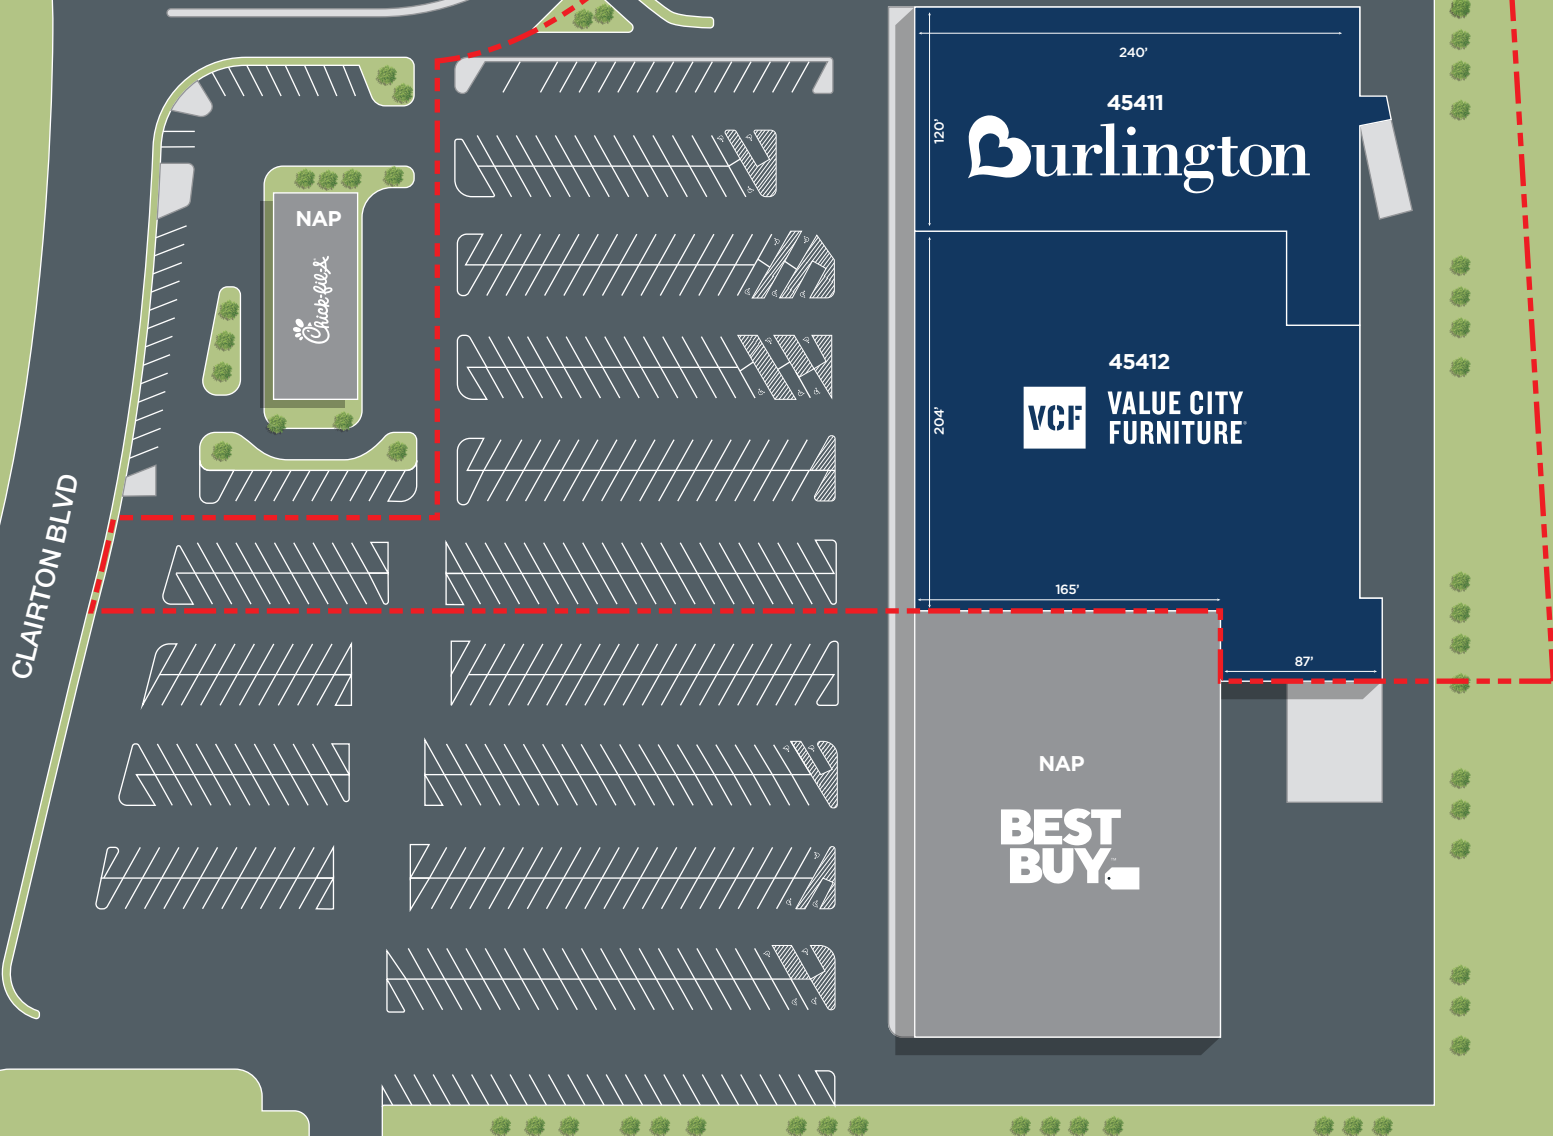

BEST BUY SHOPPING CENTER PITTSBURGH, PENNSYLVANIA

Suite	Tenant Name	SQFT
45411	Burlington	30,945
45412	Value City Furniture	49,996

SITE LEGEND

■ Available	■ Occupied
■ Leased (Not Occupied)	■ Not A Part
— Site Boundary	

CLAIRTON BLVD

08/02/2024