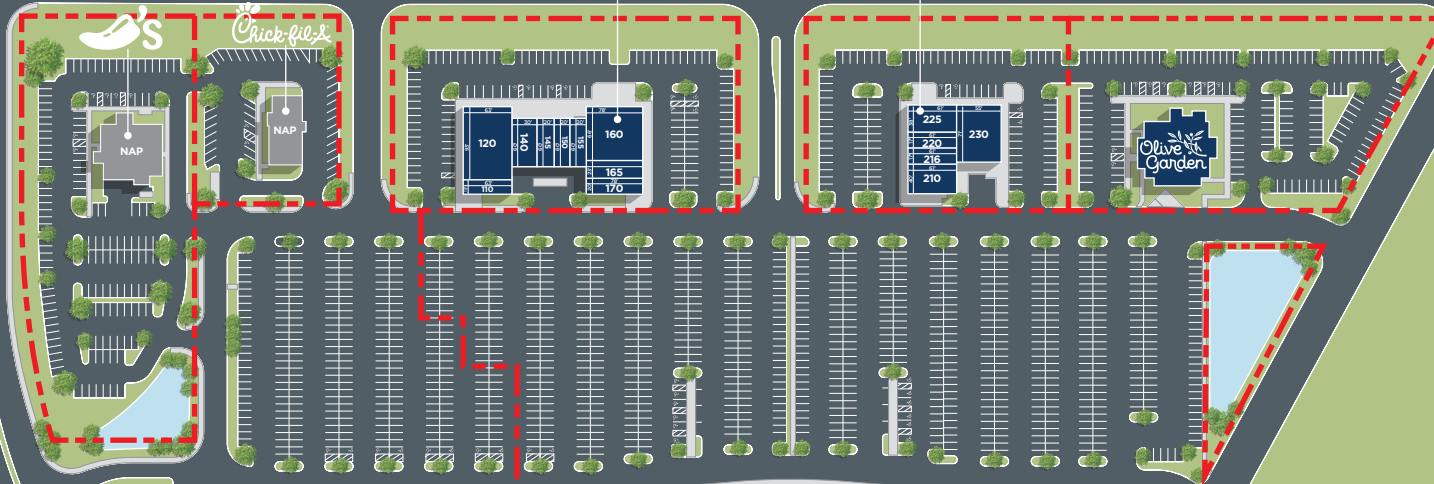

**CORAL WALK**  
CAPE CORAL, FLORIDA

Panera  
BREAD®

KAY  
JEWELERS

NE PINE ISLAND RD

SUITE	TENANT NAME	SQFT
110	Wade Jurney Homes	1,278
120	Mattress Firm	5,312
140	Menchie's Frozen Yogurt	1,415
145	Zoom Tan	1,420
150	Taqueria Casamigos	1,420
155	Sushi Cafe	1,415
160	Panera Bread	4,533
165	Profiles	1,672
170	Sports Clips Haircuts	1,403
210	Five Guys	2,400
215	Cape Coral Olive Oil Company	933
220	Great Clips	931
225	Kay Jewelers	1,710
230	AT and T Mobility	4,130
400	Direct Flooring	7,068
700	Good Deals Appliances	4,960
1800	Sprouts Farmers Market	20,450
1810	Burlington	40,178
	Olive Garden	7,441

SITE LEGEND	
<span style="color: orange;">■</span>	Available
<span style="color: lightblue;">■</span>	Leased (Not Occupied)
<span style="color: grey;">■</span>	Not A Part
<span style="border: 1px dashed red; display: inline-block; width: 10px; height: 10px;"></span>	Site Boundary
<span style="color: darkblue;">■</span>	Occupied