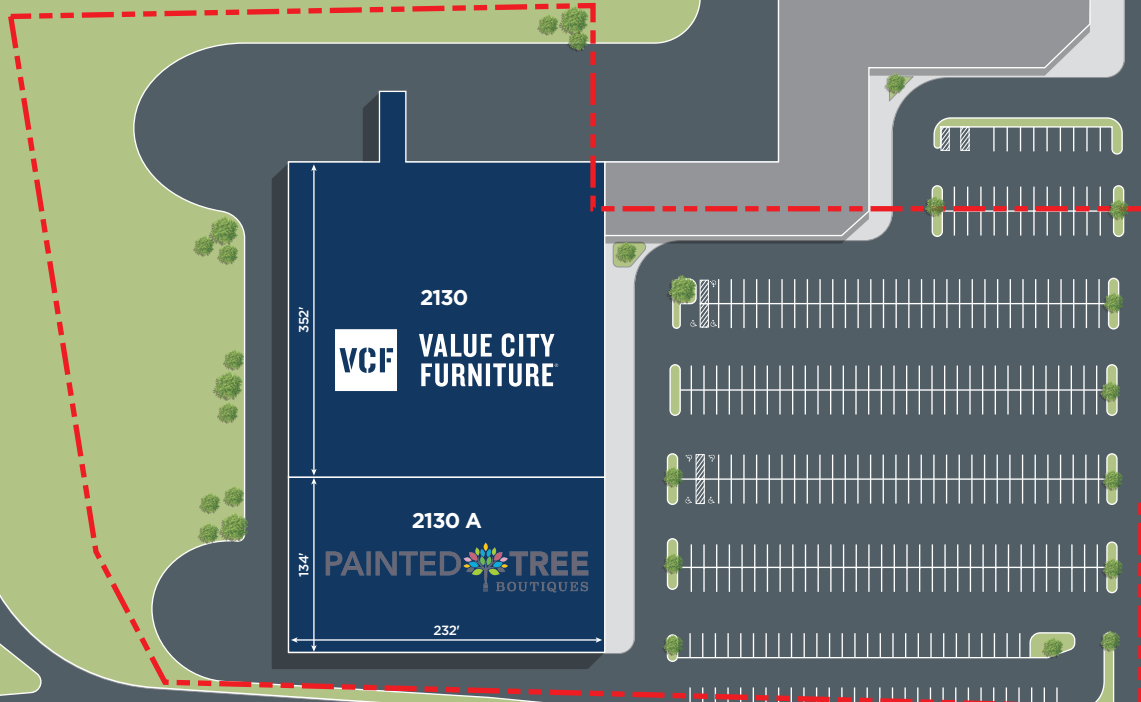

SHOPPES AT RIVERGATE MADISON, TENNESSEE

SUITE	TENANT NAME	SQFT
2130	Value City Furniture	50,000
2130A	Painted Tree Boutiques	31,871

SITE LEGEND

- Available
- Occupied
- Leased (Not Occupied)
- Not A Part
- Site Boundary

NAP
DOLLAR GENERAL

VIENTNAM VETERANS BLVD

2130
VCF VALUE CITY FURNITURE

2130 A
PAINTED TREE BOUTIQUES

352'
134'
232'

CONFERENCE DR

08/02/24